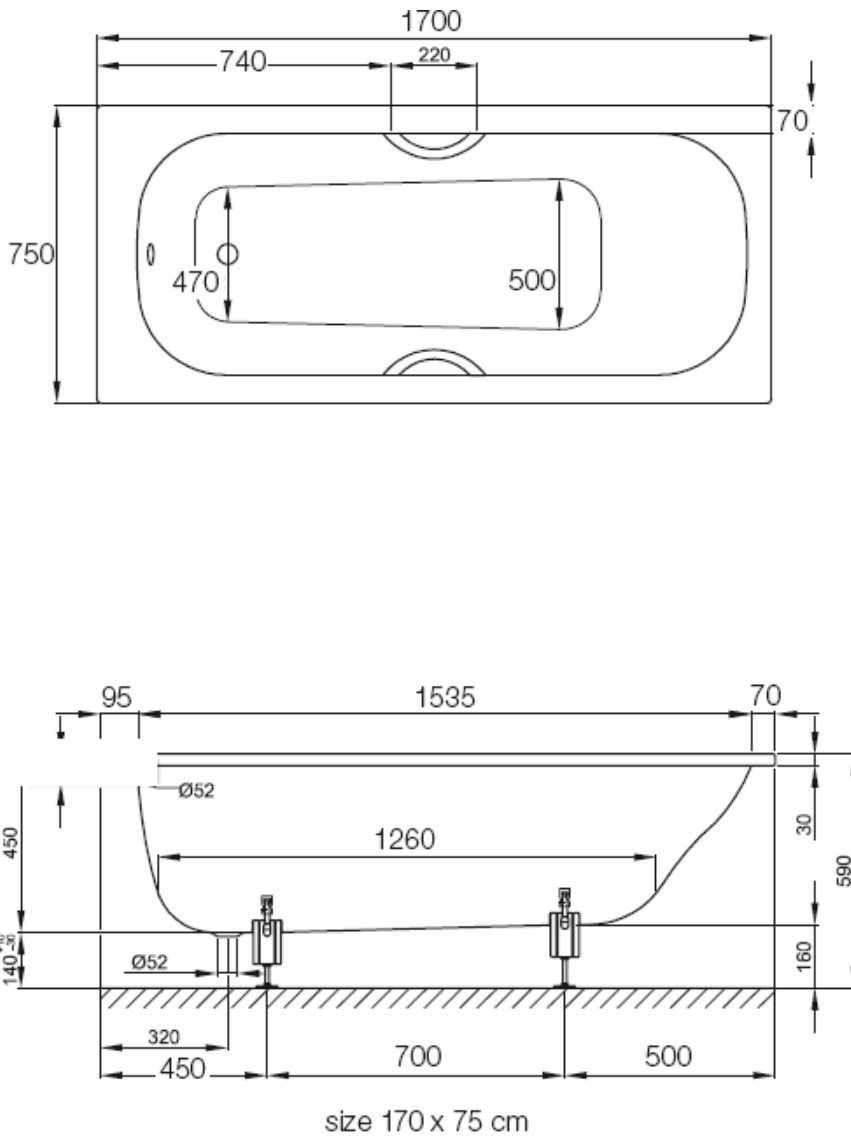

INSTALLATION INFORMATION / REQUIREMENTS:

C.P. Hart cannot guarantee the accuracy of this information.

Dimensions are nominal – for guidance only and are not to be used for pre-installation.

For further information call Central Sales on 0845 600 1950
For projects & developments call the Contracts Team on 0845 600 1980

www.cphartboutique.co.uk www.cphart.co.uk