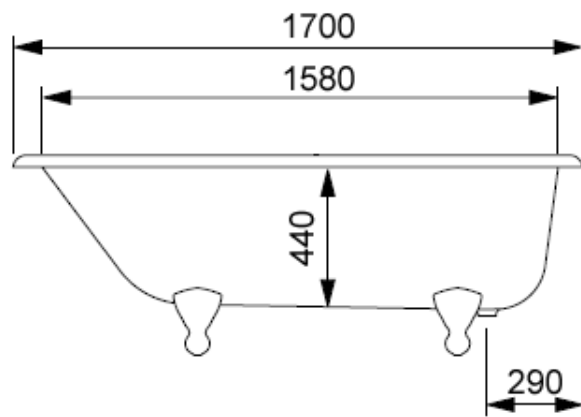

xsroll17free - Freestanding Bath (1770 x 760mm)

NOTES:

This set consists of:

- 1 x Rolltop bath (ro1777ww)
- 1 x Cast iron ball & claw bath feet (robcftci)
- 1 x Exposed bath waste (exbpucp)

CARE AND MAINTENANCE INSTRUCTIONS:

C.P. Hart cannot guarantee the accuracy of this information.

Dimensions are nominal – for guidance only and are not to be used for pre-installation.

For further information call Central Sales on 0845 600 1950
For projects & developments call the Contracts Team on 0845 600 1980

Waterloo Primrose Hill Guildford Manchester

www.cphartboutique.co.uk www.cphart.co.uk

INSTALLATION INFORMATION/ REQUIREMENTS:

C.P. Hart cannot guarantee the accuracy of this information.

Dimensions are nominal – for guidance only and are not to be used for pre-installation.