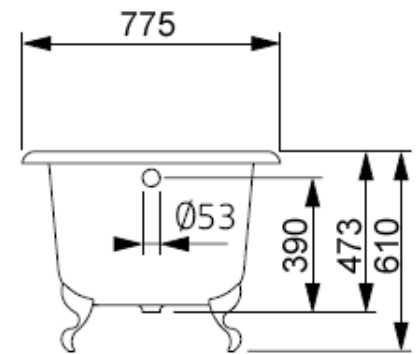

xsroll17free - Freestanding Bath (1770 x 760mm)

NOTES:

This set consists of:

- 1 x Rolltop bath (ro1777ww)
- 1 x Cast iron ball & claw bath feet (robcftci)
- 1 x Exposed bath waste (exbpucp)

CARE AND MAINTENANCE INSTRUCTIONS:

C.P. Hart cannot guarantee the accuracy of this information.

Dimensions are nominal – for guidance only and are not to be used for pre-installation.

For further information call Central Sales on 0845 600 1950
For projects & developments call the Contracts Team on 0845 600 1980

Waterloo Primrose Hill Guildford Manchester

www.cphartboutique.co.uk www.cphart.co.uk

INSTALLATION INFORMATION/ REQUIREMENTS:

C.P. Hart cannot guarantee the accuracy of this information.

Dimensions are nominal – for guidance only and are not to be used for pre-installation.