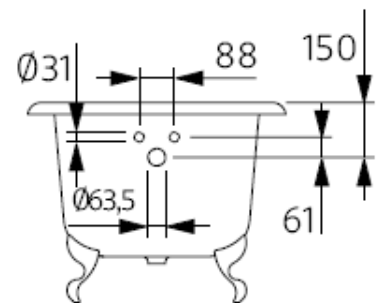

xsroll17free - Freestanding Bath (1770 x 760mm)

NOTES:

This set consists of:

- 1 x Rolltop bath (ro1777ww)
- 1 x Cast iron ball & claw bath feet (robcftci)
- 1 x Exposed bath waste (exbpucp)

CARE AND MAINTENANCE INSTRUCTIONS:

C.P. Hart cannot guarantee the accuracy of this information.

Dimensions are nominal – for guidance only and are not to be used for pre-installation.

For further information call Central Sales on 0845 600 1950
For projects & developments call the Contracts Team on 0845 600 1980

Waterloo Primrose Hill Guildford Manchester

www.cphartboutique.co.uk www.cphart.co.uk

INSTALLATION INFORMATION/ REQUIREMENTS:

C.P. Hart cannot guarantee the accuracy of this information.

Dimensions are nominal – for guidance only and are not to be used for pre-installation.