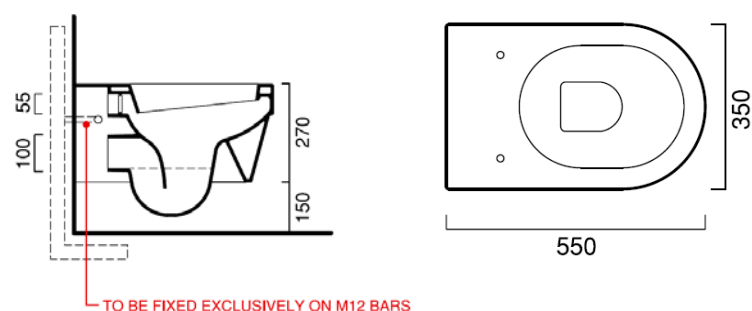

INSTALLATION INFORMATION/ REQUIREMENTS:

C.P. Hart cannot guarantee the accuracy of this information.

Dimensions are nominal – for guidance only and are not to be used for pre-installation.

For further information call Central Sales on 0845 600 1950
For projects & developments call the Contracts Team on 0845 600 1980

www.cphartboutique.co.uk www.cphart.co.uk