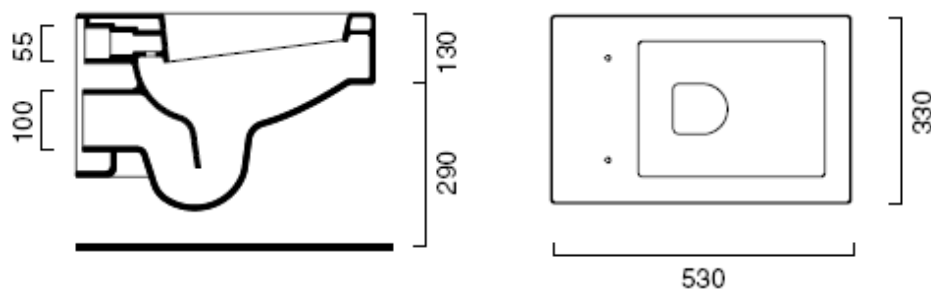

INSTALLATION INFORMATION / REQUIREMENTS:

C.P. Hart cannot guarantee the accuracy of this information.

Dimensions are nominal – for guidance only and are not to be used for pre-installation.

For further information call Central Sales on 0845 600 1950
For projects & developments call the Contracts Team on 0845 600 1980

www.cphartboutique.co.uk www.cphart.co.uk