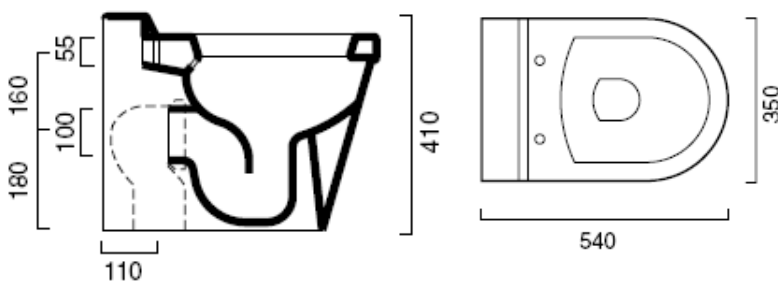

INSTALLATION INFORMATION / REQUIREMENTS:

C.P. Hart cannot guarantee the accuracy of this information.

Dimensions are nominal – for guidance only and are not to be used for pre-installation.

For further information call Central Sales on 0845 600 1950
For projects & developments call the Contracts Team on 0845 600 1980

www.cphartboutique.co.uk www.cphart.co.uk