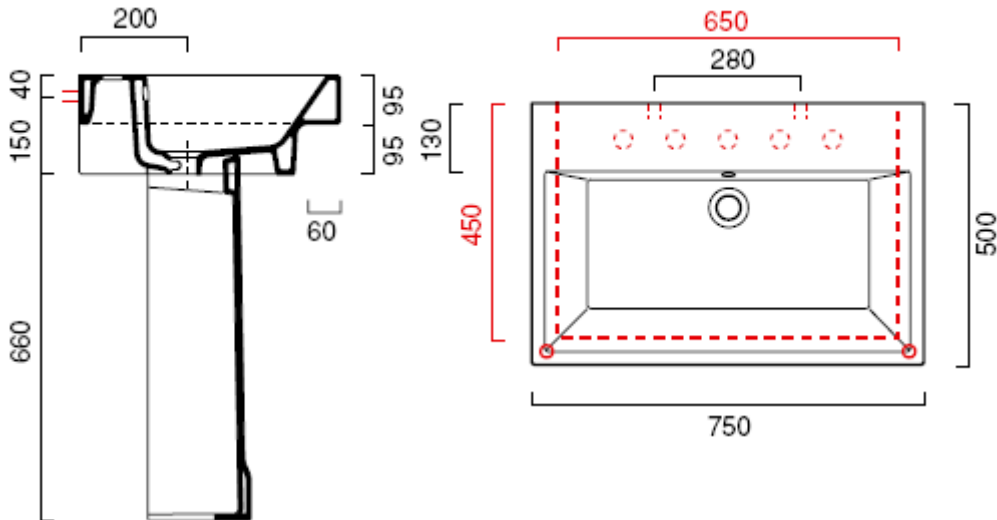

INSTALLATION INFORMATION/ REQUIREMENTS:

C.P. Hart cannot guarantee the accuracy of this information.

Dimensions are nominal – for guidance only and are not to be used for pre-installation.

For further information call Central Sales on 0845 600 1950

For projects & developments call the Contracts Team on 0845 600 1980

Waterloo Primrose Hill Guildford Manchester

www.cphartboutique.co.uk www.cphart.co.uk