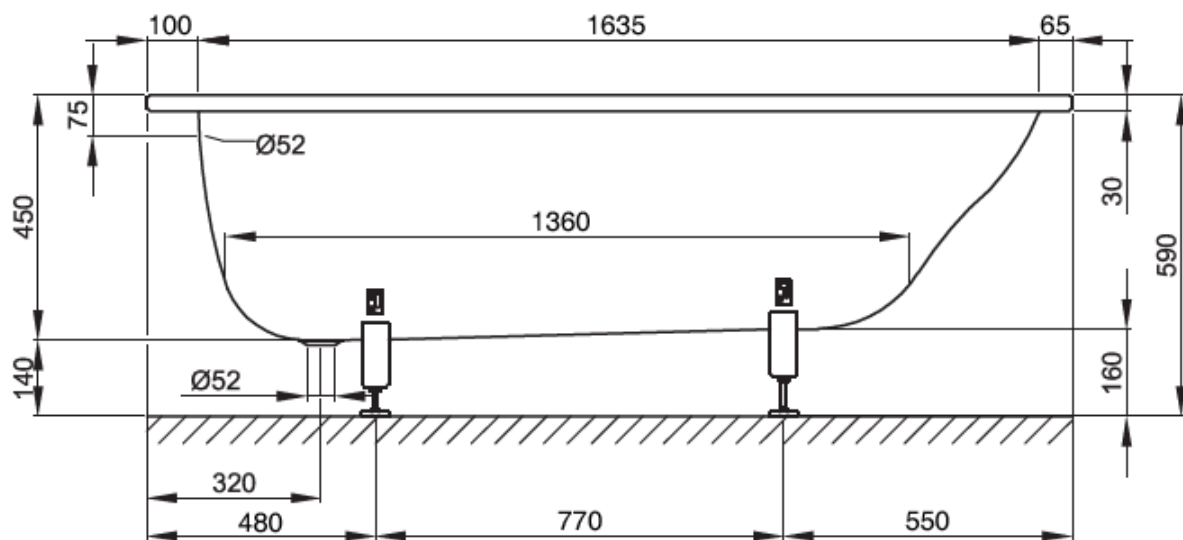

INSTALLATION INFORMATION/ REQUIREMENTS:

C.P. Hart cannot guarantee the accuracy of this information.

Dimensions are nominal – for guidance only and are not to be used for pre-installation.

For further information call Central Sales on 0845 600 1950
For projects & developments call the Contracts Team on 0845 600 1980

Waterloo Primrose Hill Guildford Manchester

www.cphartboutique.co.uk www.cphart.co.uk