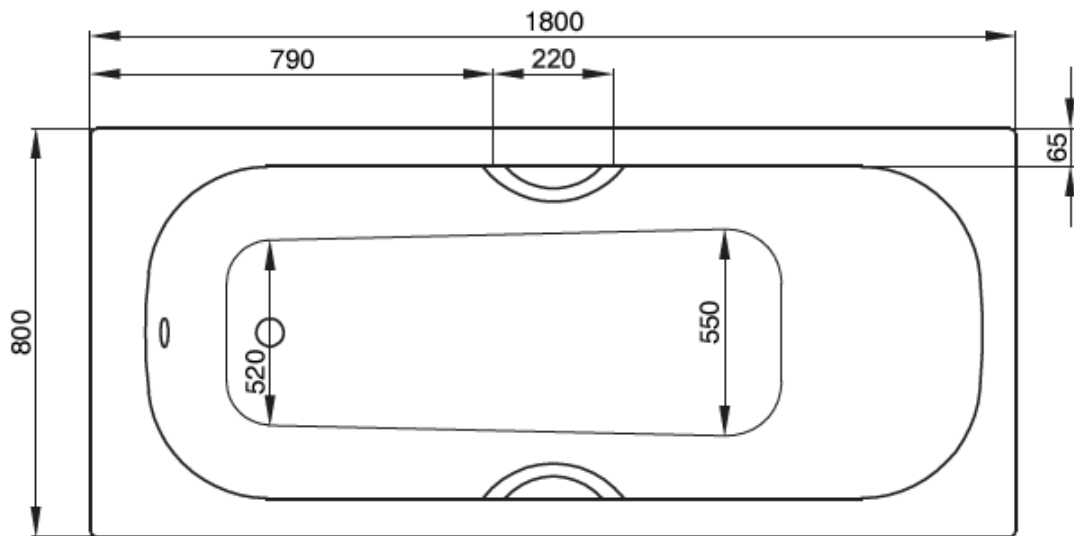

INSTALLATION INFORMATION/ REQUIREMENTS:

C.P. Hart cannot guarantee the accuracy of this information.

Dimensions are nominal – for guidance only and are not to be used for pre-installation.

For further information call Central Sales on 0845 600 1950
For projects & developments call the Contracts Team on 0845 600 1980

Waterloo Primrose Hill Guildford Manchester

www.cphartboutique.co.uk www.cphart.co.uk