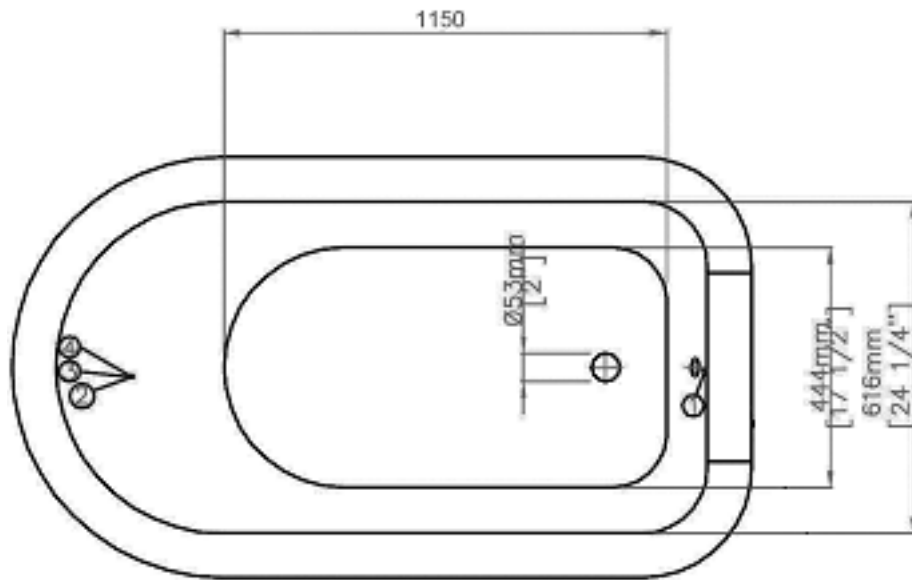

INSTALLATION INFORMATION / REQUIREMENTS:

C.P. Hart cannot guarantee the accuracy of this information.

Dimensions are nominal – for guidance only and are not to be used for pre-installation.

For further information call Central Sales on 0845 600 1950
For projects & developments call the Contracts Team on 0845 600 1980

www.cphartboutique.co.uk www.cphart.co.uk