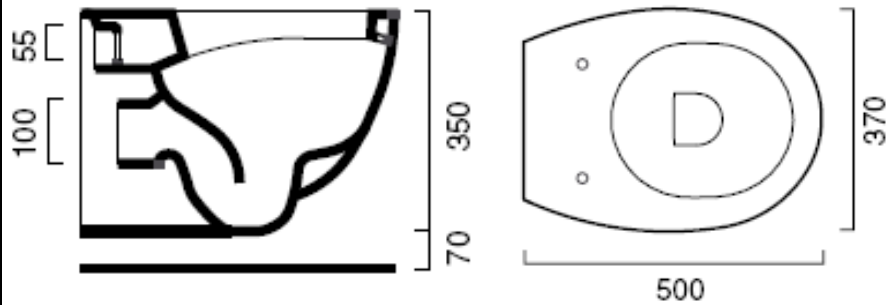

INSTALLATION INFORMATION / REQUIREMENTS:

C.P. Hart cannot guarantee the accuracy of this information.

Dimensions are nominal – for guidance only and are not to be used for pre-installation.

For further information call Central Sales on 0845 600 1950

For projects & developments call the Contracts Team on 0845 600 1980

www.cphartboutique.co.uk www.cphart.co.uk