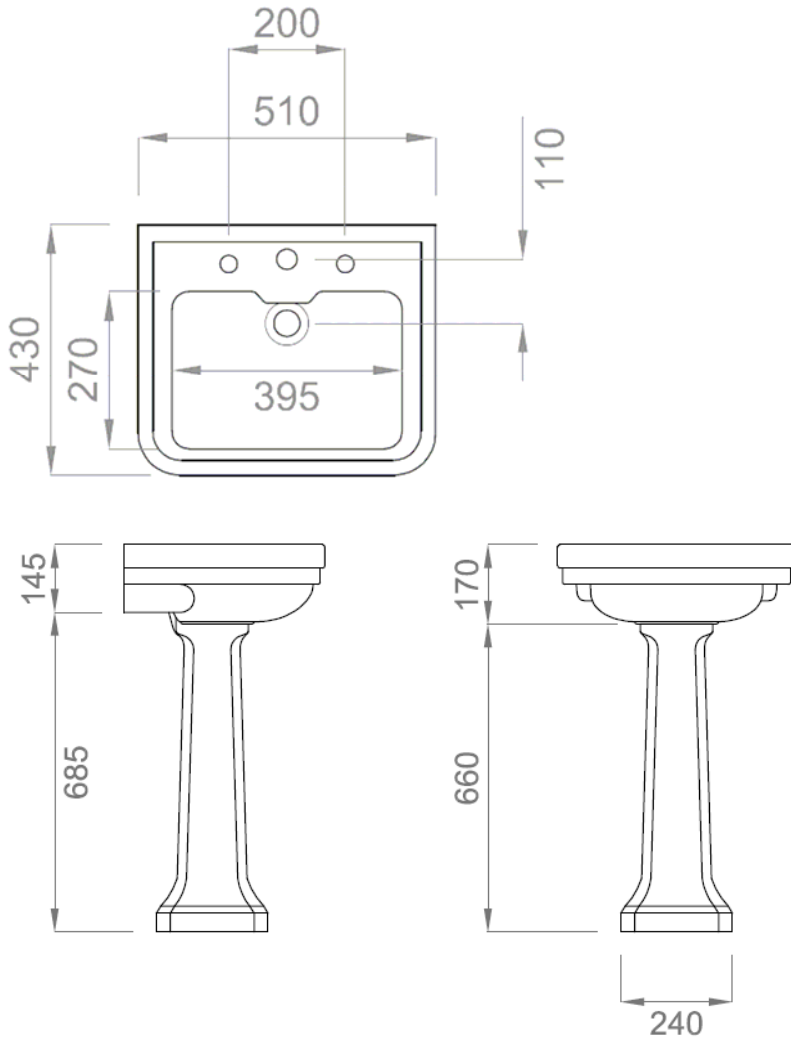

INSTALLATION INFORMATION / REQUIREMENTS:

C.P. Hart cannot guarantee the accuracy of this information.

Dimensions are nominal – for guidance only and are not to be used for pre-installation.

For further information call Central Sales on 0845 600 1950
For projects & developments call the Contracts Team on 0845 600 1980

www.cphartboutique.co.uk www.cphart.co.uk