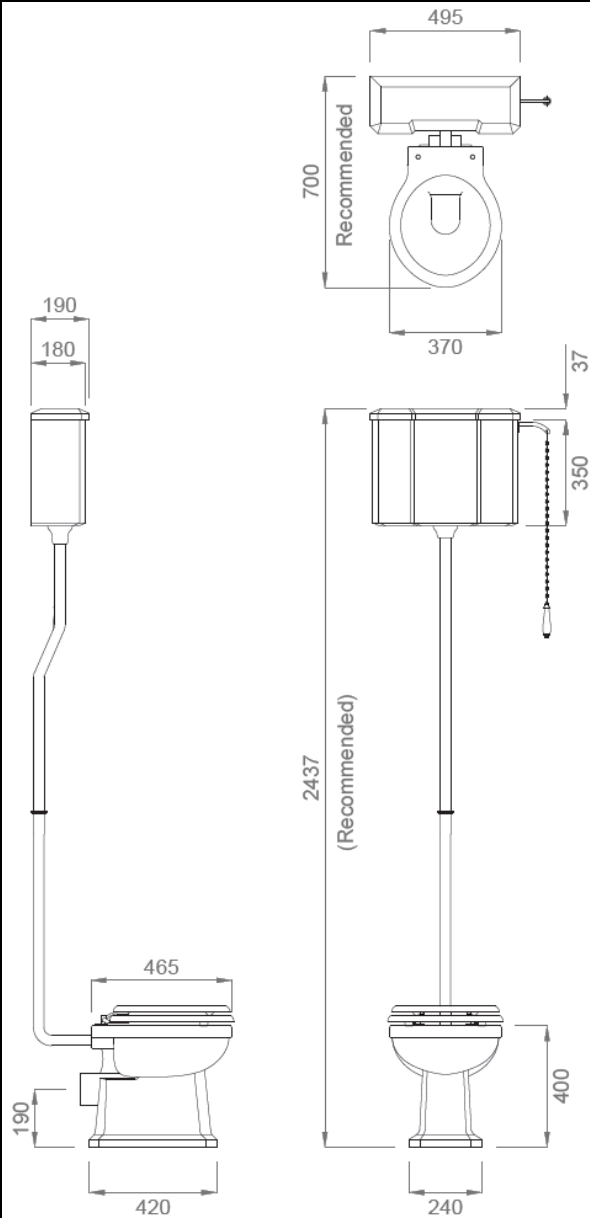

INSTALLATION INFORMATION/ REQUIREMENTS:

C.P. Hart cannot guarantee the accuracy of this information.

Dimensions are nominal – for guidance only and are not to be used for pre-installation.

For further information call Central Sales on 0845 600 1950
For projects & developments call the Contracts Team on 0845 600 1980

www.cphartboutique.co.uk www.cphart.co.uk