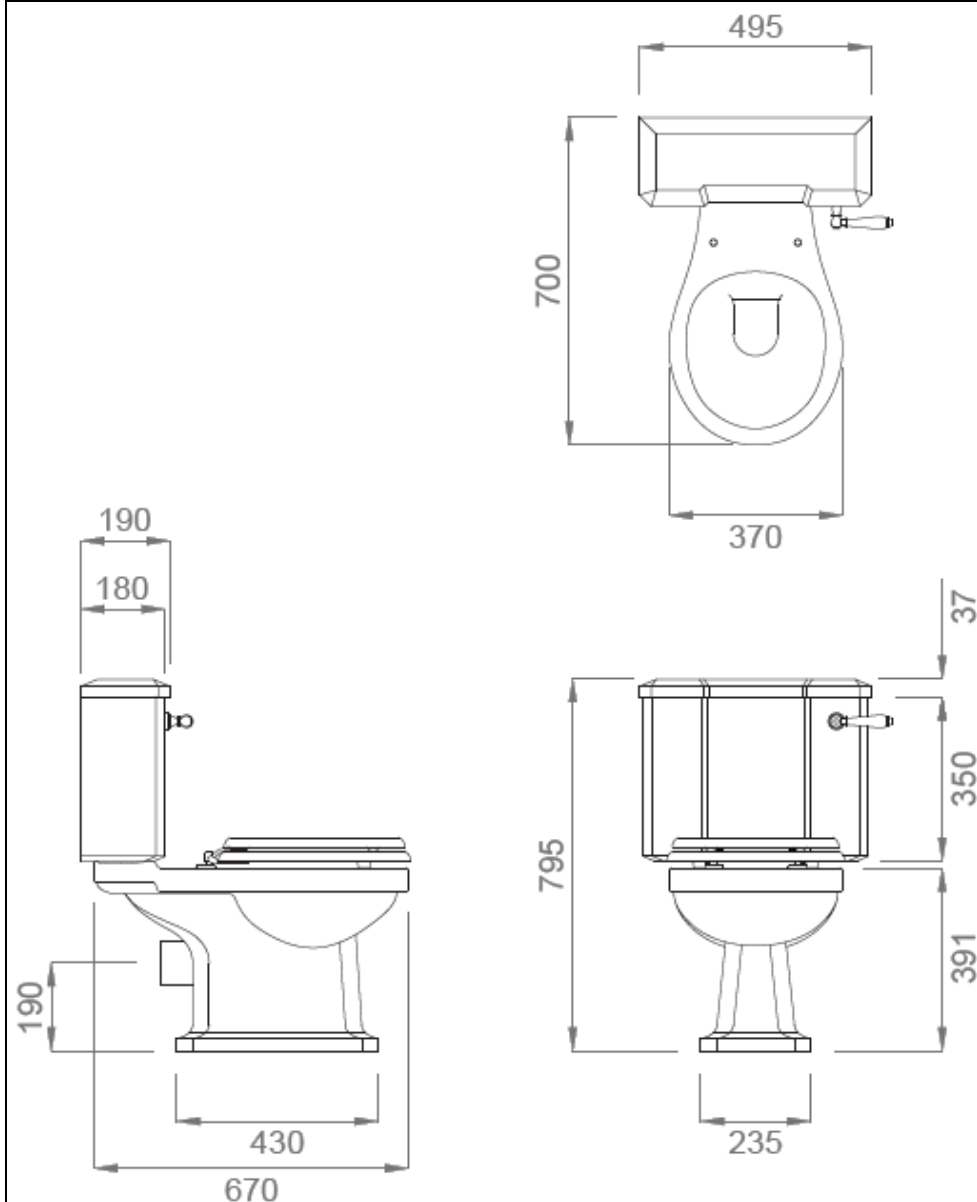

INSTALLATION INFORMATION/ REQUIREMENTS:

C.P. Hart cannot guarantee the accuracy of this information.

Dimensions are nominal – for guidance only and are not to be used for pre-installation.

For further information call Central Sales on 0845 600 1950

For projects & developments call the Contracts Team on 0845 600 1980

www.cphartboutique.co.uk www.cphart.co.uk