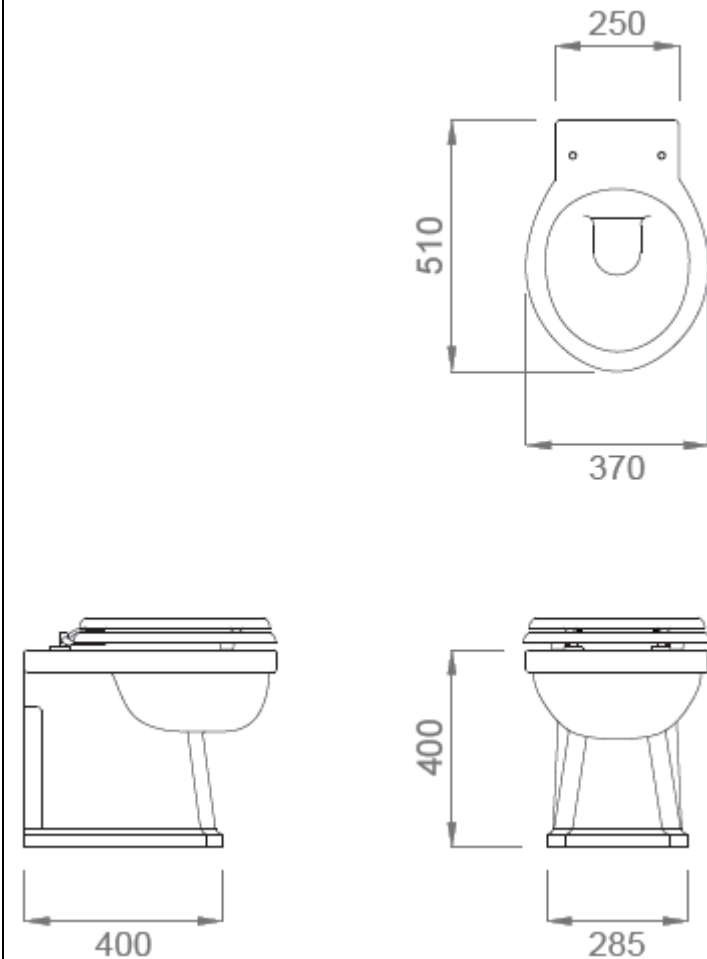

INSTALLATION INFORMATION/ REQUIREMENTS:

C.P. Hart cannot guarantee the accuracy of this information.

Dimensions are nominal – for guidance only and are not to be used for pre-installation.

For further information call Central Sales on 0845 600 1950
For projects & developments call the Contracts Team on 0845 600 1980

www.cphartboutique.co.uk www.cphart.co.uk