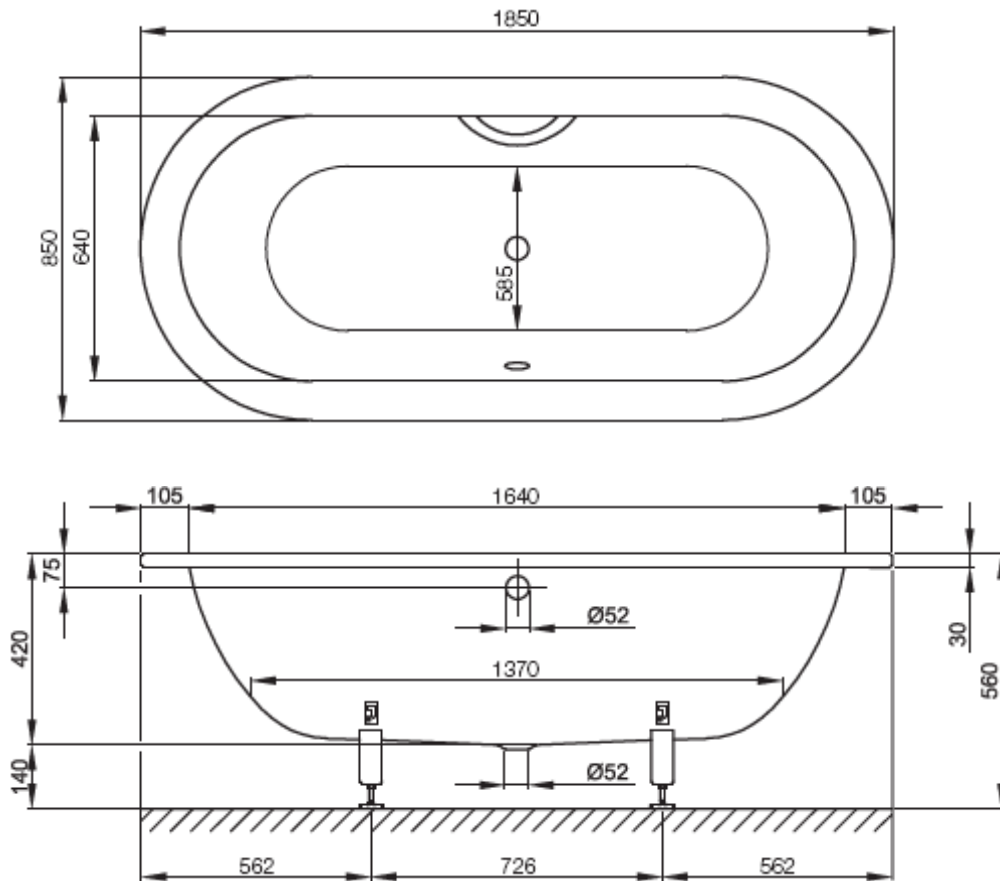

AVAILABILITY/ PRODUCT CODES:

xsbjas1885nww - Solo Inset Bath (No tap-hole)
xsbjas1885tww - Solo Inset Bath (2 tap-holes)

NOTES:

Capacity: 164 l
This set consists of:
1 x Jazz solo bath with no tap-holes (jas1885ww) OR 1 x Jazz solo bath with no tap-holes (jas1885tww)
1 x Deluxe bath pop up waste (nsbpuwstop)
1 x Universal bath cradle (unicradle)

C.P. Hart cannot guarantee the accuracy of this information.

Dimensions are nominal – for guidance only and are not to be used for pre-installation.

For further information call Central Sales on 0845 600 1950
For projects & developments call the Contracts Team on 0845 600 1980

Waterloo Primrose Hill Guildford Manchester

www.cphartboutique.co.uk www.cphart.co.uk

INSTALLATION INFORMATION/ REQUIREMENTS:

C.P. Hart cannot guarantee the accuracy of this information.

Dimensions are nominal – for guidance only and are not to be used for pre-installation.