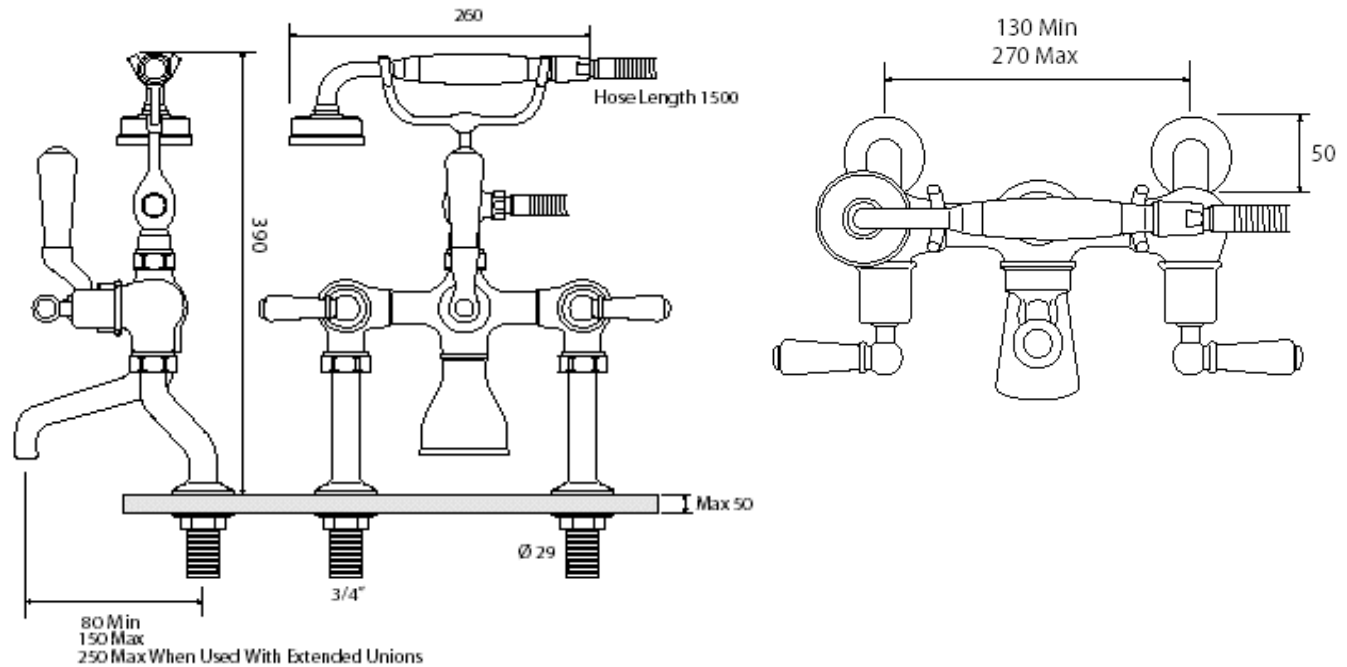

INSTALLATION INFORMATION/ REQUIREMENTS:

C.P. Hart cannot guarantee the accuracy of this information.

Dimensions are nominal – for guidance only and are not to be used for pre-installation.

For further information call Central Sales on 0845 600 1950
For projects & developments call the Contracts Team on 0845 600 1980

Waterloo Primrose Hill Guildford Manchester

www.cphartboutique.co.uk www.cphart.co.uk