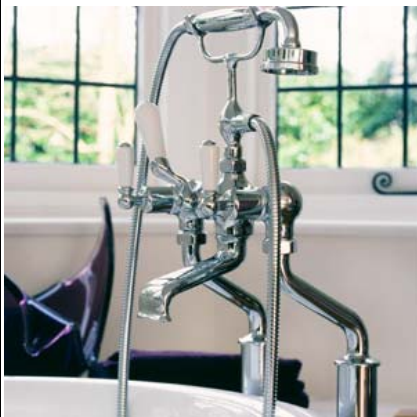

### Arc Bath/Shower Mixer

**ILLUSTRATION:****FEATURES AND BENEFITS:**

Manufactured in the UK – Assures you of quality in all materials used, and a longevity of life  
Chrome plating – Enhances the appearance of the tap  
Combining high performance with ceramic quarter turn technology – Giving you quality design with a classic appearance  
Supplied with the option of a Ceramic or Chrome lever – Allowing you to change the appearance of the mixer at any time  
Suitable for low pressure systems

**AVAILABILITY/ PRODUCT CODES:**

xsbgrorfbscp - Bath Shower Mixer

**NOTES:**

This set consists of:

- 1 x Arc bath shower mixer (grarbscp)
- 1 x Arc handshower & cradle (grarcscp)
- 1 x Arc floor legs (grorflcp)