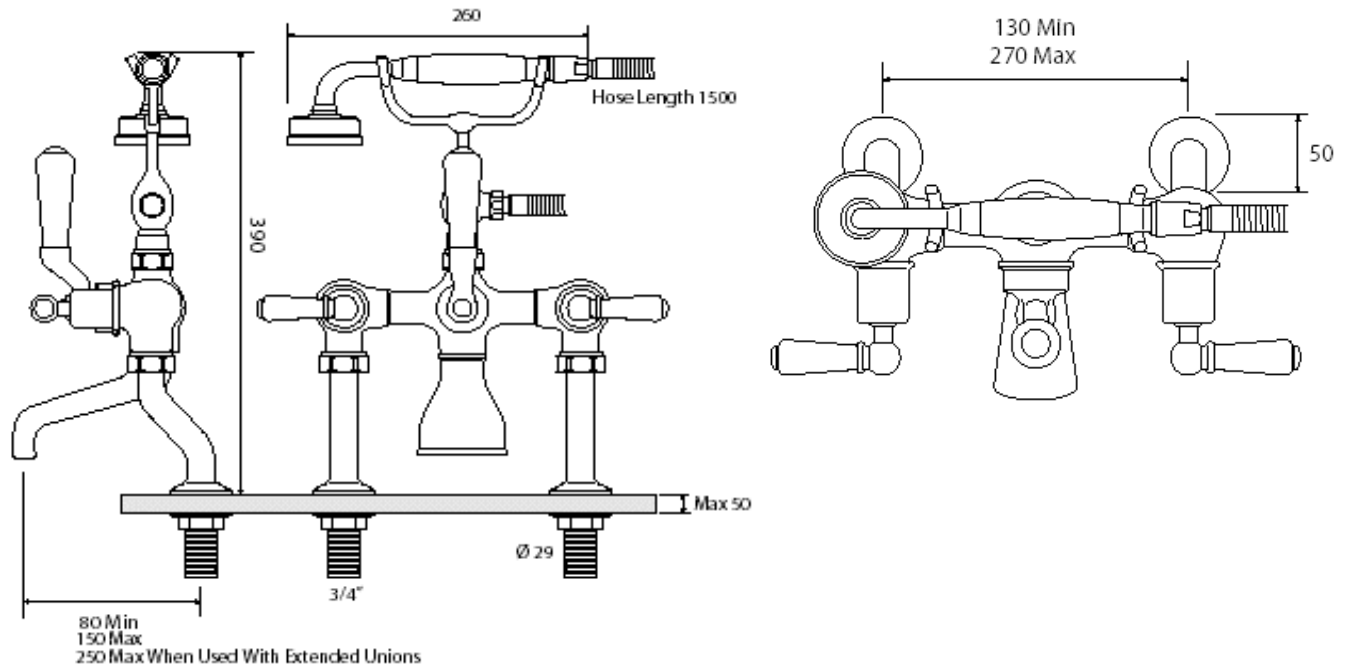

INSTALLATION INFORMATION/ REQUIREMENTS:

C.P. Hart cannot guarantee the accuracy of this information.

Dimensions are nominal – for guidance only and are not to be used for pre-installation.

For further information call Central Sales on 0845 600 1950
For projects & developments call the Contracts Team on 0845 600 1980

Waterloo Primrose Hill Guildford Manchester

www.cphartboutique.co.uk www.cphart.co.uk