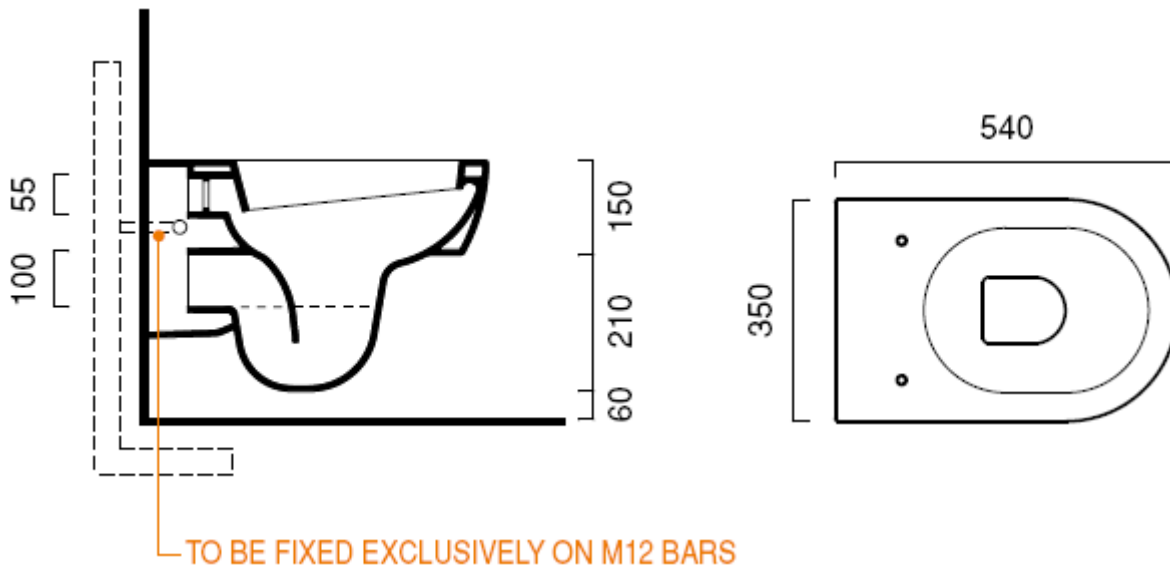

Waterloo Primrose Hill Guildford Manchester

www.cphartboutique.co.uk www.cphart.co.uk

INSTALLATION INFORMATION/ REQUIREMENTS:

C.P. Hart cannot guarantee the accuracy of this information.

Dimensions are nominal – for guidance only and are not to be used for pre-installation.