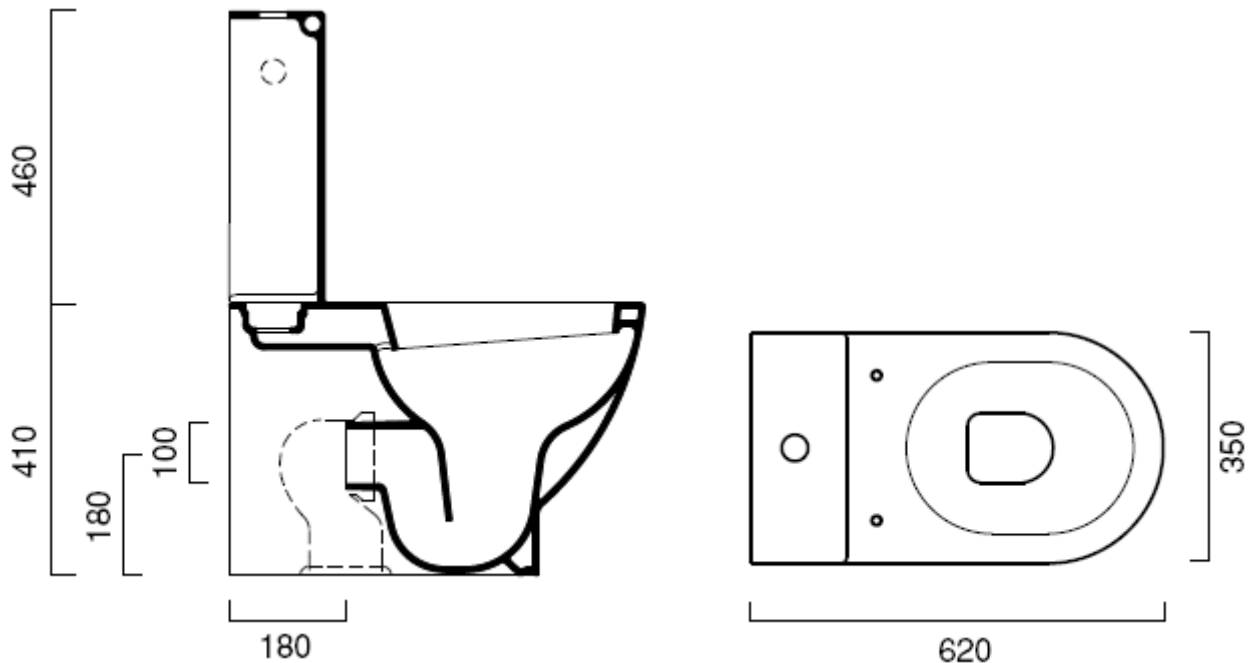

INSTALLATION INFORMATION/ REQUIREMENTS:

C.P. Hart cannot guarantee the accuracy of this information.

Dimensions are nominal – for guidance only and are not to be used for pre-installation.

For further information call Central Sales on 0845 600 1950

For projects & developments call the Contracts Team on 0845 600 1980

Waterloo Primrose Hill Guildford Manchester

www.cphartboutique.co.uk www.cphart.co.uk