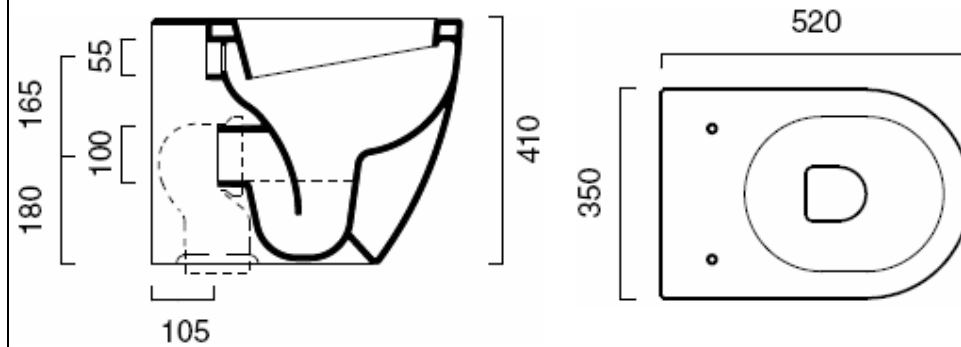

INSTALLATION INFORMATION / REQUIREMENTS:

C.P. Hart cannot guarantee the accuracy of this information.

Dimensions are nominal – for guidance only and are not to be used for pre-installation.

For further information call Central Sales on 0845 600 1950

For projects & developments call the Contracts Team on 0845 600 1980

www.cphartboutique.co.uk www.cphart.co.uk