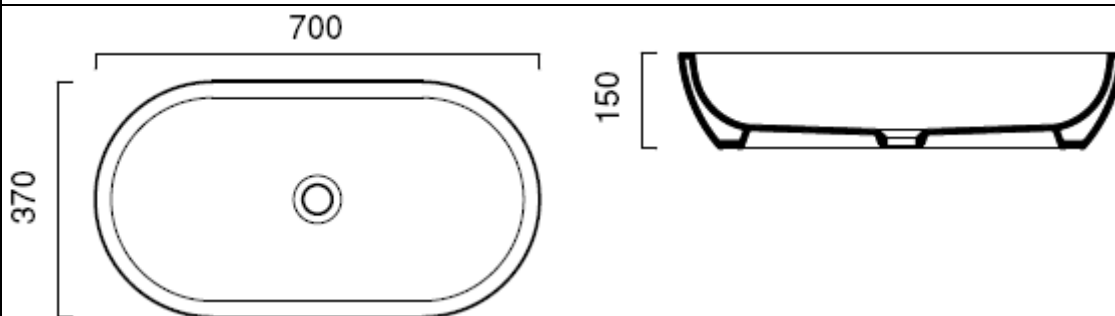

INSTALLATION INFORMATION / REQUIREMENTS:

C.P. Hart cannot guarantee the accuracy of this information.

Dimensions are nominal – for guidance only and are not to be used for pre-installation.

For further information call Central Sales on 0845 600 1950
For projects & developments call the Contracts Team on 0845 600 1980

Waterloo Primrose Hill Guildford Manchester

www.cphartboutique.co.uk www.cphart.co.uk