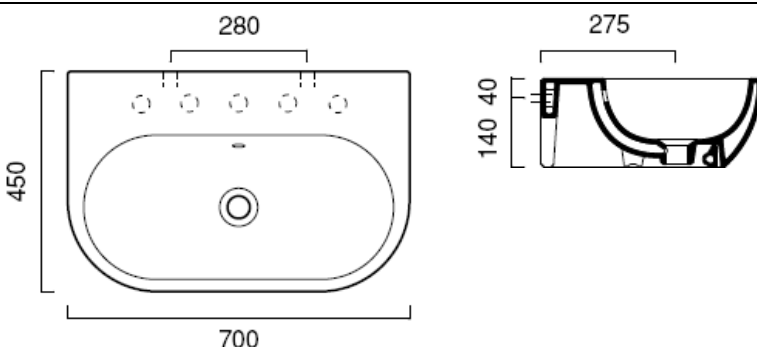

INSTALLATION INFORMATION/ REQUIREMENTS:

C.P. Hart cannot guarantee the accuracy of this information.

Dimensions are nominal – for guidance only and are not to be used for pre-installation.

For further information call Central Sales on 0845 600 1950

For projects & developments call the Contracts Team on 0845 600 1980

Waterloo Primrose Hill Guildford Manchester

www.cphartboutique.co.uk www.cphart.co.uk