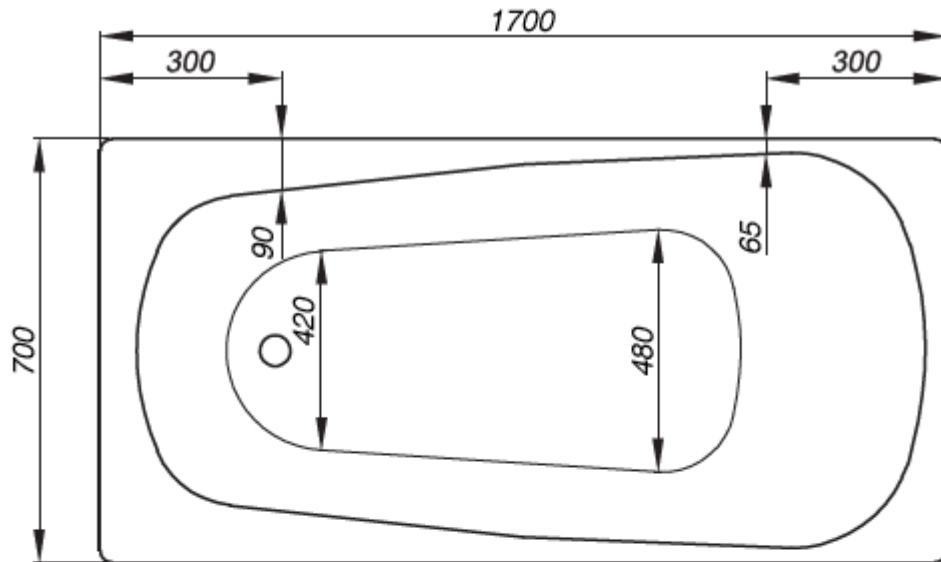

INSTALLATION INFORMATION/ REQUIREMENTS:

C.P. Hart cannot guarantee the accuracy of this information.

Dimensions are nominal – for guidance only and are not to be used for pre-installation.

For further information call Central Sales on 0845 600 1950
For projects & developments call the Contracts Team on 0845 600 1980

Waterloo Primrose Hill Guildford Manchester

www.cphartboutique.co.uk www.cphart.co.uk