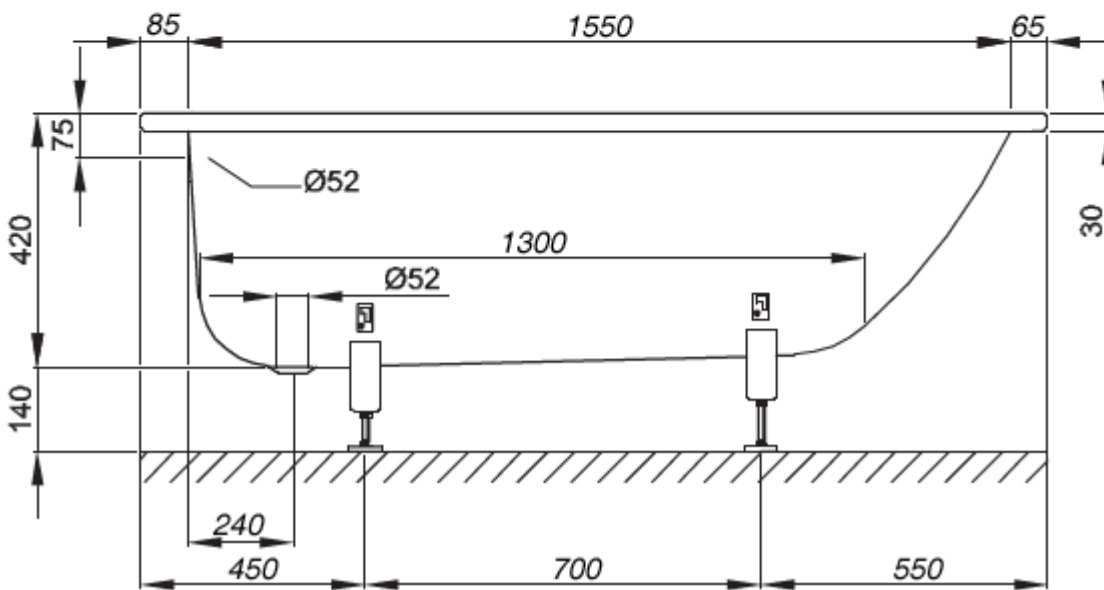

INSTALLATION INFORMATION/ REQUIREMENTS:

C.P. Hart cannot guarantee the accuracy of this information.

Dimensions are nominal – for guidance only and are not to be used for pre-installation.

For further information call Central Sales on 0845 600 1950
For projects & developments call the Contracts Team on 0845 600 1980

Waterloo Primrose Hill Guildford Manchester

www.cphartboutique.co.uk www.cphart.co.uk