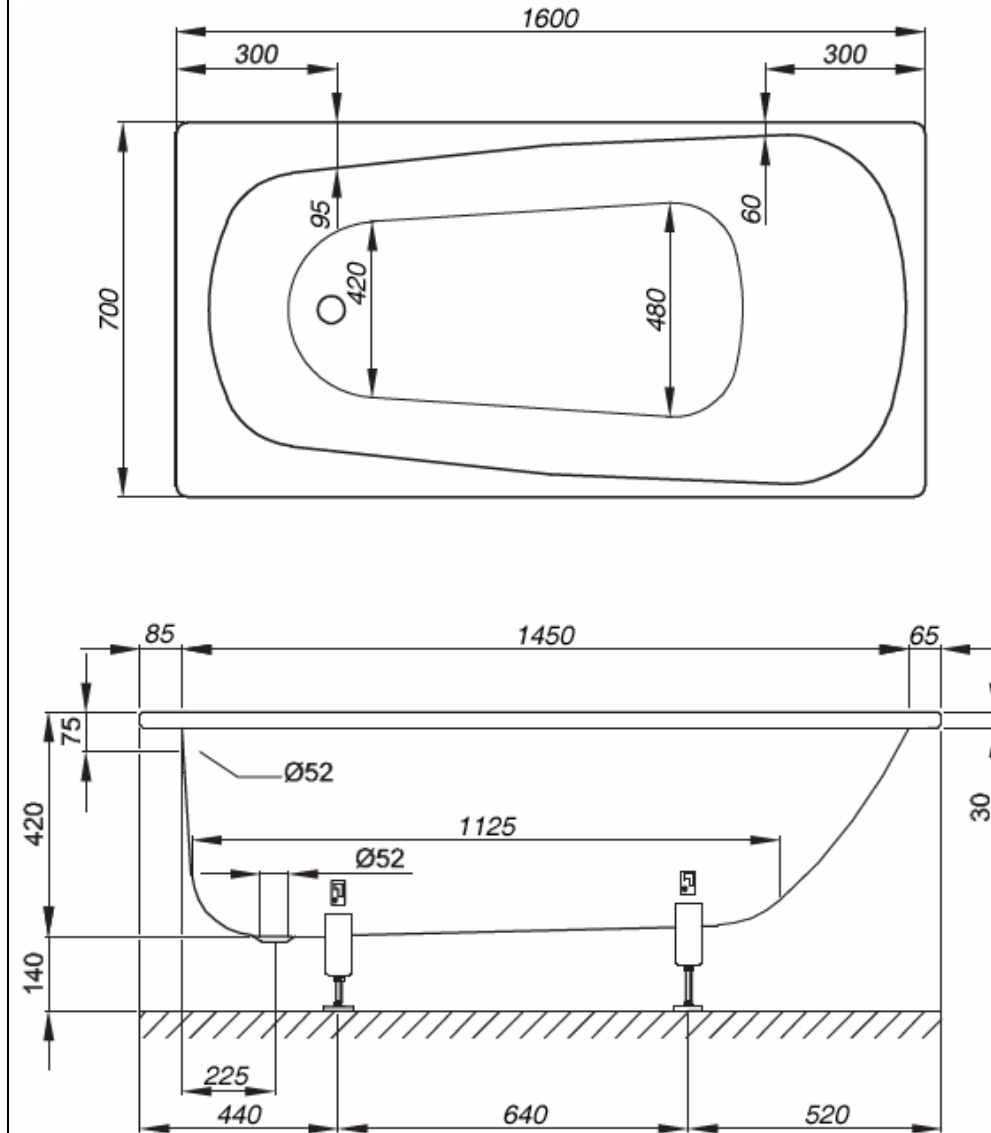

INSTALLATION INFORMATION / REQUIREMENTS:

C.P. Hart cannot guarantee the accuracy of this information.

Dimensions are nominal – for guidance only and are not to be used for pre-installation.

For further information call Central Sales on 0845 600 1950

For projects & developments call the Contracts Team on 0845 600 1980

www.cphartboutique.co.uk www.cphart.co.uk