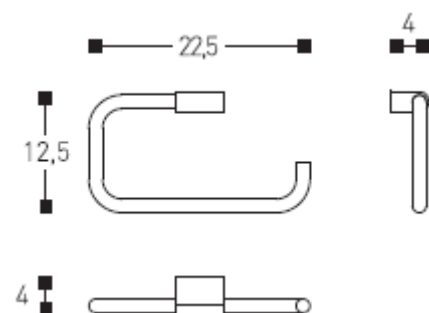

Working Towel Ring

ILLUSTRATION:

FEATURES AND BENEFITS:

Bare shapes with an extremely elegant touch which remind us of past times – Introduces a unique collection of products
Manufactured by Cosmic studio, one of Europe’s best for Accessories – Assures you of quality in all materials
Towel ring is finished in Chrome – This enhances the appearance of your bathroom
Working offer a wide range of Accessories for your bathroom – This allows the creation of a unique design link through your bathroom

AVAILABILITY/ PRODUCT CODES:

wo0171cp - Towel Ring

CARE AND MAINTENANCE INSTRUCTIONS:

Use soapy water, rinse with abundant water and finally wipe dry with a cloth or soft wash leather. Do not use products, which may contain acids, bleach or which may be abrasive.

INSTALLATION INFORMATION/ REQUIREMENTS:

C.P. Hart cannot guarantee the accuracy of this information.

Dimensions are nominal – for guidance only and are not to be used for pre-installation.

For further information call Central Sales on 0845 600 1950
For projects & developments call the Contracts Team on 0845 600 1980

Waterloo Primrose Hill Guildford Manchester

www.cphartboutique.co.uk www.cphart.co.uk