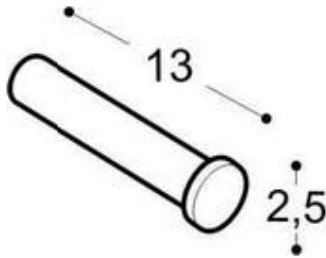

INSTALLATION INFORMATION / REQUIREMENTS:

C.P. Hart cannot guarantee the accuracy of this information.

Dimensions are nominal – for guidance only and are not to be used for pre-installation.

For further information call Central Sales on 0845 600 1950
For projects & developments call the Contracts Team on 0845 600 1980

www.cphartboutique.co.uk www.cphart.co.uk