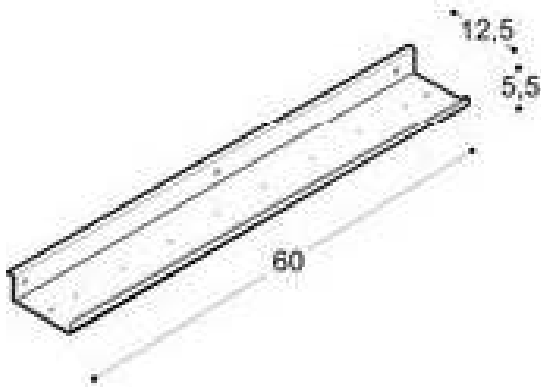

INSTALLATION INFORMATION / REQUIREMENTS:

C.P. Hart cannot guarantee the accuracy of this information.

Dimensions are nominal – for guidance only and are not to be used for pre-installation.

For further information call Central Sales on 0845 600 1950
For projects & developments call the Contracts Team on 0845 600 1980

www.cphartboutique.co.uk www.cphart.co.uk