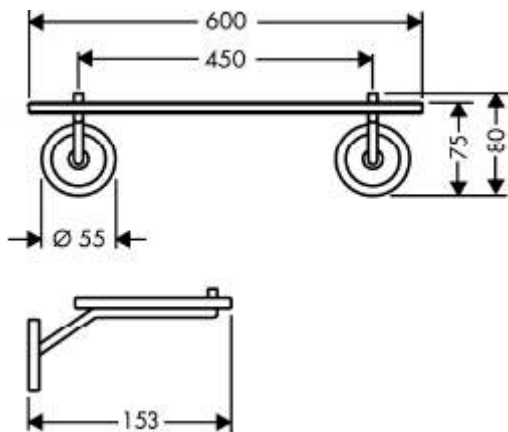

INSTALLATION INFORMATION/ REQUIREMENTS:

C.P. Hart cannot guarantee the accuracy of this information.

Dimensions are nominal – for guidance only and are not to be used for pre-installation.

For further information call Central Sales on 0845 600 1950
 For projects & developments call the Contracts Team on 0845 600 1980