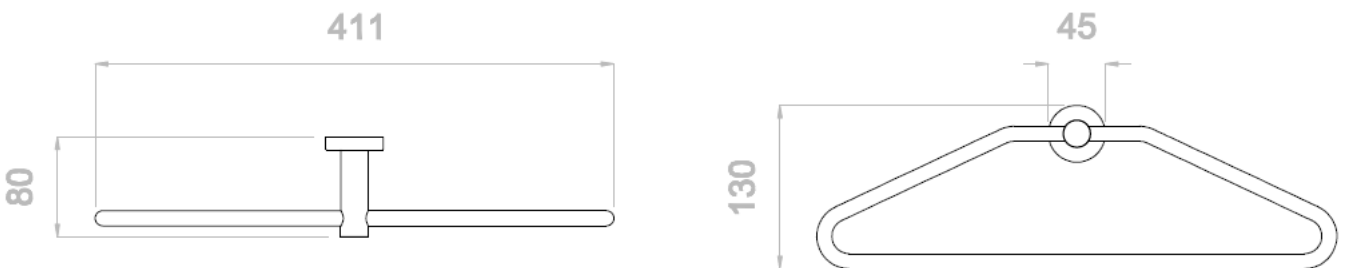

INSTALLATION INFORMATION/ REQUIREMENTS:

C.P. Hart cannot guarantee the accuracy of this information.

Dimensions are nominal – for guidance only and are not to be used for pre-installation.

For further information call Central Sales on 0845 600 1950
For projects & developments call the Contracts Team on 0845 600 1980

www.cphartboutique.co.uk www.cphart.co.uk