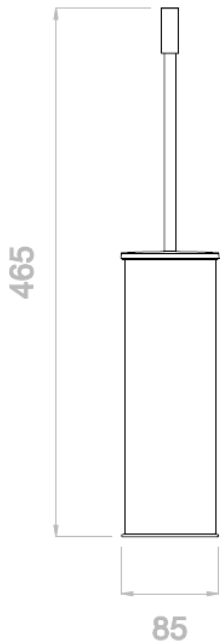

INSTALLATION INFORMATION/ REQUIREMENTS:

C.P. Hart cannot guarantee the accuracy of this information.

Dimensions are nominal – for guidance only and are not to be used for pre-installation.

For further information call Central Sales on 0845 600 1950
For projects & developments call the Contracts Team on 0845 600 1980

www.cphartboutique.co.uk www.cphart.co.uk