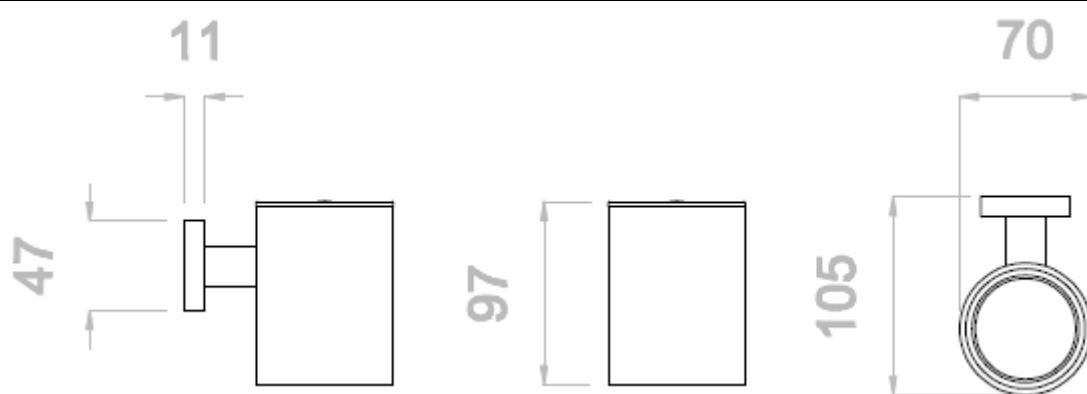

INSTALLATION INFORMATION/ REQUIREMENTS:

C.P. Hart cannot guarantee the accuracy of this information.

Dimensions are nominal – for guidance only and are not to be used for pre-installation.

For further information call Central Sales on 0845 600 1950
For projects & developments call the Contracts Team on 0845 600 1980

www.cphartboutique.co.uk www.cphart.co.uk