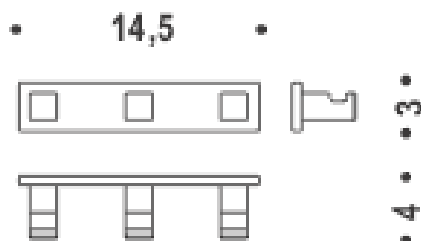

INSTALLATION INFORMATION/ REQUIREMENTS:

C.P. Hart cannot guarantee the accuracy of this information.

Dimensions are nominal – for guidance only and are not to be used for pre-installation.

For further information call Central Sales on 0845 600 1950
For projects & developments call the Contracts Team on 0845 600 1980

Waterloo Primrose Hill Guildford Manchester

www.cphartboutique.co.uk www.cphart.co.uk