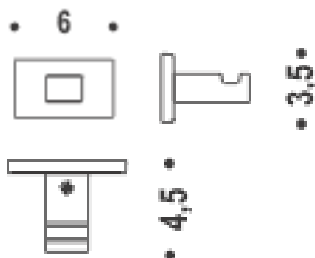

INSTALLATION INFORMATION/ REQUIREMENTS:

C.P. Hart cannot guarantee the accuracy of this information.

Dimensions are nominal – for guidance only and are not to be used for pre-installation.

For further information call Central Sales on 0845 600 1950
For projects & developments call the Contracts Team on 0845 600 1980

Waterloo Primrose Hill Guildford Manchester

www.cphartboutique.co.uk www.cphart.co.uk