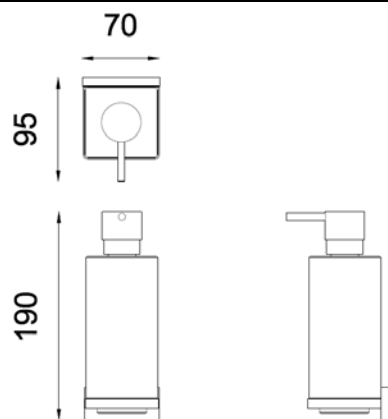

INSTALLATION INFORMATION / REQUIREMENTS:

C.P. Hart cannot guarantee the accuracy of this information.

Dimensions are nominal – for guidance only and are not to be used for pre-installation.

For further information call Central Sales on 0845 600 1950
For projects & developments call the Contracts Team on 0845 600 1980

Waterloo Primrose Hill Guildford Manchester

www.cphartboutique.co.uk www.cphart.co.uk