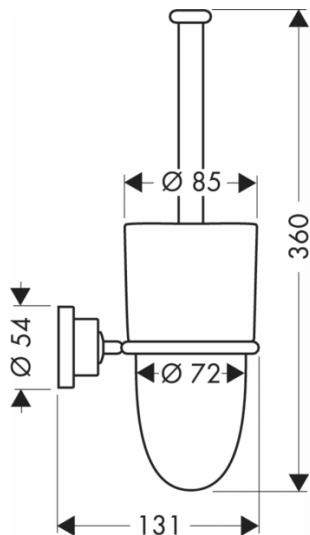

Axor Citterio Wall Mounted Toilet Brush Holder

ILLUSTRATION

FEATURES AND BENEFITS:

Manufactured by Hansgrohe, one of Europe's best – Assures you of quality in all materials used
Antonio Citterio has introduced a range for the bathroom which consists of baths, basins and brassware, accessories – The range allows the creation of a luxury design link through your bathroom
The range revolves around rectangles and round shapes – Creates a harmonious design finish

AVAILABILITY/ PRODUCT CODES:

hgci41735000 - Wall Mounted Toilet Brush Holder

CARE AND MAINTENANCE INSTRUCTIONS:

Clean with liquid detergent rinse and dry then buff with a soft lint free cloth. No abrasive cleaners should be used. Vinegar or limejuice can be used to remove stubborn limescale deposits.

INSTALLATION INFORMATION/ REQUIREMENTS:

For further information call Central Sales on 0845 600 1950
For projects & developments call the Contracts Team on 0845 600 1980