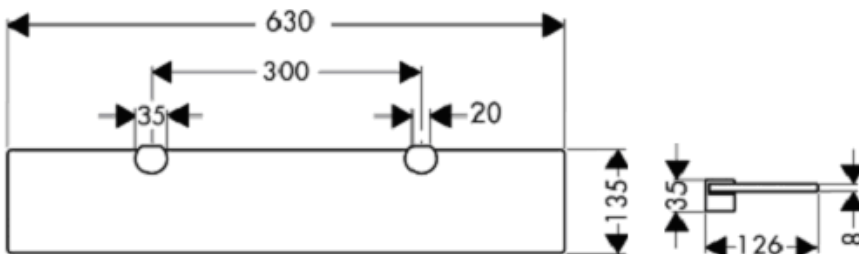

INSTALLATION INFORMATION/ REQUIREMENTS:

C.P. Hart cannot guarantee the accuracy of this information.

Dimensions are nominal – for guidance only and are not to be used for pre-installation.

For further information call Central Sales on 0845 600 1950
For projects & developments call the Contracts Team on 0845 600 1980

Waterloo Primrose Hill Guildford Manchester

www.cphartboutique.co.uk www.cphart.co.uk