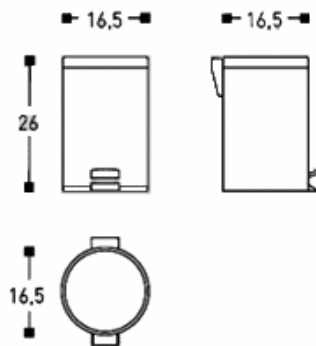

Hart Basket Waste bin

ILLUSTRATION

FEATURES AND BENEFITS:

Manufactured in Italy, by one of Europe's top bathroom accessory manufacturers
Available in either a Matt or Bright stainless Steel finish, giving a greater design choice

AVAILABILITY/ PRODUCT CODES:

ha0x02xss - Waste bin (170 x 250mm, bright or matt stainless steel)

CARE AND MAINTENANCE INSTRUCTIONS:

The appearance of the waste bin can be maintained by cleaning with liquid detergent rinsed and dried then buffed with a soft lint free cloth. No abrasive cleaners should be used

INSTALLATION INFORMATION/ REQUIREMENTS:

C.P. Hart cannot guarantee the accuracy of this information.

Dimensions are nominal – for guidance only and are not to be used for pre-installation.

For further information call Central Sales on 0845 600 1950

For projects & developments call the Contracts Team on 0845 600 1980

www.cphartboutique.co.uk www.cphart.co.uk