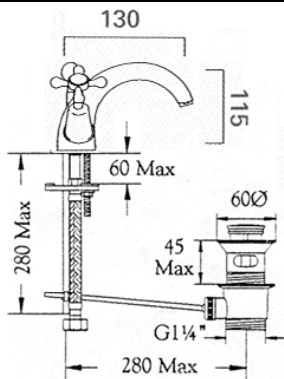

AVAILABILITY/ PRODUCT CODES:

grorba1cp - Mono Basin Mixer

NOTES:

Suitable pressure range: 0.5 – 5 bar. Temperature range: 1 – 85 Celcius

CARE AND MAINTENANCE INSTRUCTIONS:

Clean with liquid detergent, rinse and dry, then buff with a soft lint free cloth. No abrasive cleaners should be used. Vinegar or limejuice can be used to remove stubborn limescale deposits.

INSTALLATION INFORMATION / REQUIREMENTS:

C.P. Hart cannot guarantee the accuracy of this information.

Dimensions are nominal – for guidance only and are not to be used for pre-installation.

For further information call Central Sales on 0845 600 1950