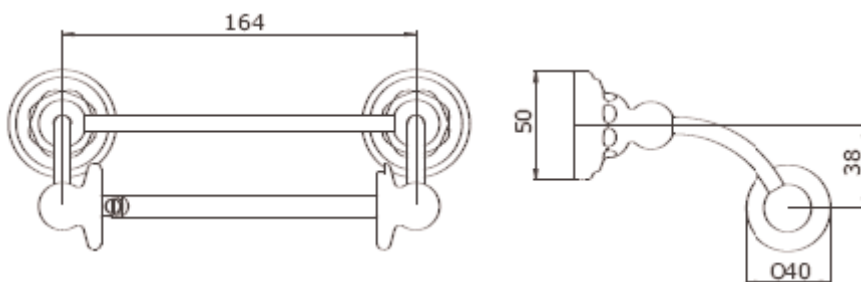

INSTALLATION INFORMATION/ REQUIREMENTS:

C.P. Hart cannot guarantee the accuracy of this information.

Dimensions are nominal – for guidance only and are not to be used for pre-installation.

For further information call Central Sales on 0845 600 1950
For projects & developments call the Contracts Team on 0845 600 1980

Waterloo Primrose Hill Guildford Manchester

www.cphartboutique.co.uk www.cphart.co.uk