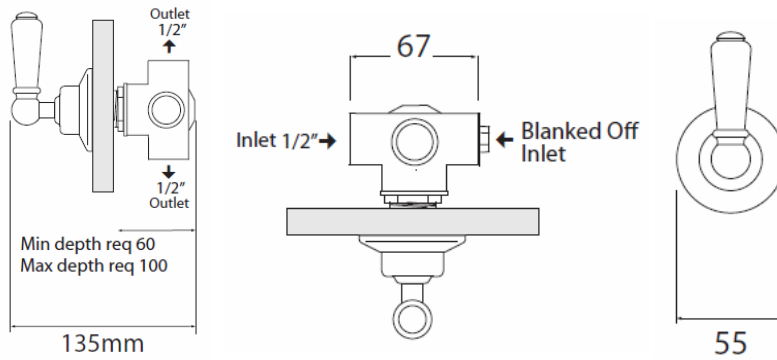

INSTALLATION INFORMATION:

C.P. Hart cannot guarantee the accuracy of this information.

Dimensions are nominal – for guidance only and are not to be used for pre-installation.

For further information call Central Sales on 0845 600 1950

For projects & developments call the Contracts Team on 0845 600 1980

www.cphartboutique.co.uk www.cphart.co.uk