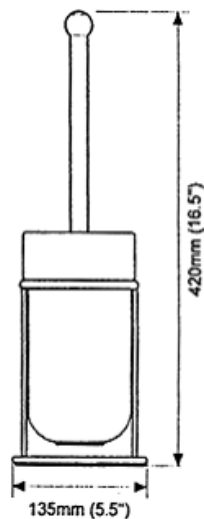

INSTALLATION INFORMATION/ REQUIREMENTS:

C.P. Hart cannot guarantee the accuracy of this information.

Dimensions are nominal – for guidance only and are not to be used for pre-installation.

For further information call Central Sales on 0845 600 1950
For projects & developments call the Contracts Team on 0845 600 1980

Waterloo Primrose Hill Guildford Manchester

www.cphartboutique.co.uk www.cphart.co.uk