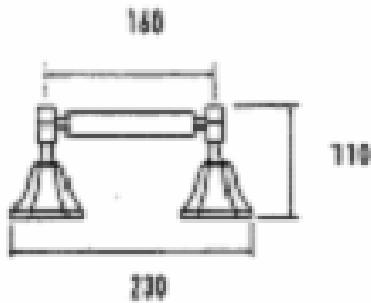

INSTALLATION INFORMATION/ REQUIREMENTS:

C.P. Hart cannot guarantee the accuracy of this information.

Dimensions are nominal – for guidance only and are not to be used for pre-installation.

For further information call Central Sales on 0845 600 1950
For projects & developments call the Contracts Team on 0845 600 1980

www.cphartboutique.co.uk www.cphart.co.uk