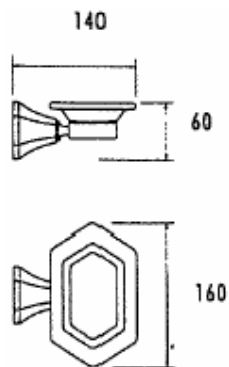

Empire Soap Dish

ILLUSTRATION:

FEATURES AND BENEFITS:

Traditional brassware & accessories with an unconventional, Art Deco twist in the form of hexagonal design detailing.

The Empire collection consists of taps, basin mixers, bath-shower mixer, concealed wall valves/bath spout and a matching heated towel rail.

These chunky accessories are solidly built, and supplied in new brass, nickel or chrome plating.

AVAILABILITY/ PRODUCT CODES:

emsdcp - Soap Dish

CARE AND MAINTENANCE INSTRUCTIONS:

Clean with diluted liquid detergent, rinse and dry then buff with a soft lint free cloth. No abrasive cleaners should be used. Vinegar or limejuice can be used to remove stubborn limescale deposits.

INSTALLATION INFORMATION / REQUIREMENTS:

C.P. Hart cannot guarantee the accuracy of this information.

Dimensions are nominal – for guidance only and are not to be used for pre-installation.

For further information call Central Sales on 0845 600 1950
For projects & developments call the Contracts Team on 0845 600 1980

www.cphartboutique.co.uk www.cphart.co.uk