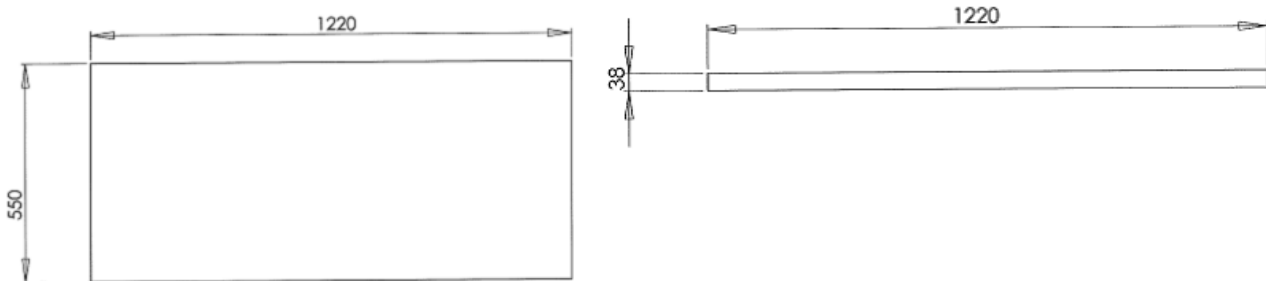

INSTALLATION INFORMATION/ REQUIREMENTS:

C.P. Hart cannot guarantee the accuracy of this information.

Dimensions are nominal – for guidance only and are not to be used for pre-installation.

For further information call Central Sales on 0845 600 1950
For projects & developments call the Contracts Team on 0845 600 1980

www.cphartboutique.co.uk www.cphart.co.uk