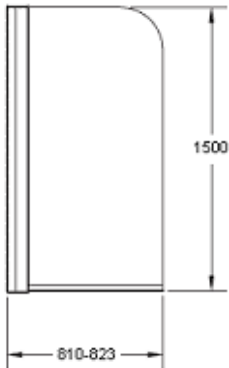

INSTALLATION INFORMATION / REQUIREMENTS:

C.P. Hart cannot guarantee the accuracy of this information.

Dimensions are nominal – for guidance only and are not to be used for pre-installation.

For further information call Central Sales on 0845 600 1950