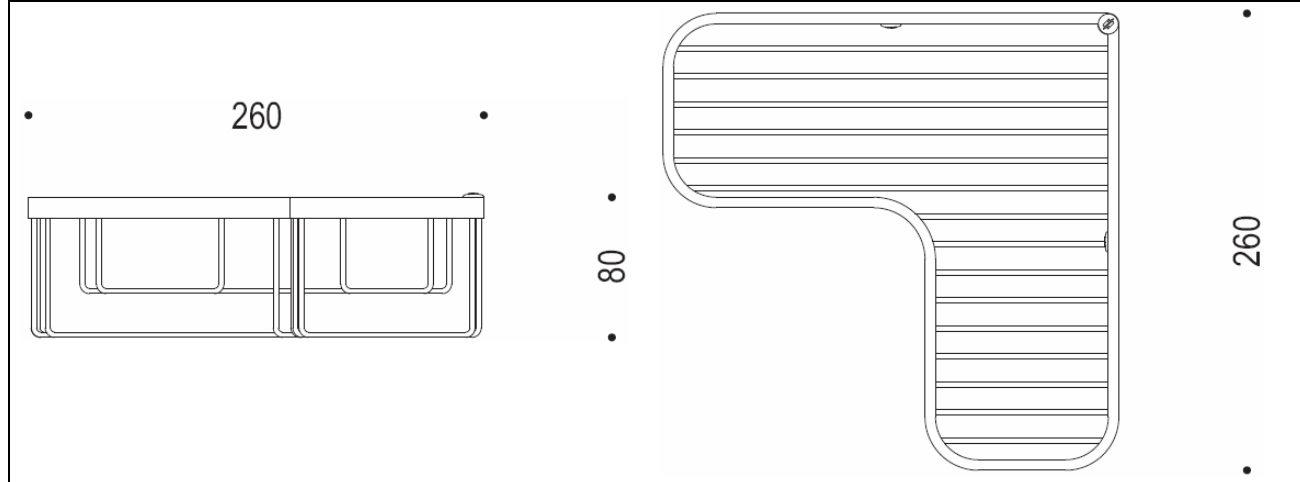

INSTALLATION INFORMATION / REQUIREMENTS:

C.P. Hart cannot guarantee the accuracy of this information.

Dimensions are nominal – for guidance only and are not to be used for pre-installation.

For further information call Central Sales on 0845 600 1950

For projects & developments call the Contracts Team on 0845 600 1980

www.cphartboutique.co.uk www.cphart.co.uk