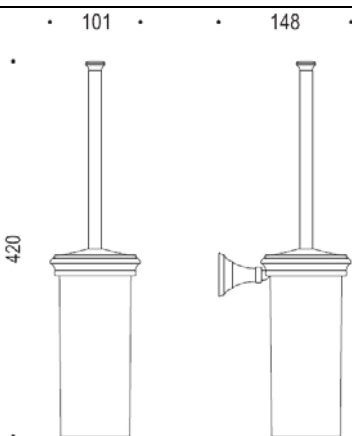

Product Specification

Portofino Wall Mounted Toilet Brush Holder

ILLUSTRATION:

FEATURES AND BENEFITS:

A round balance of objects belongs to the Portofino collection – adding a flexibility when designing your bathroom
The chrome finish – Adds a distinctive look to any modern interior
Contemporary styling makes the range ideal for any traditional to modern interior

AVAILABILITY/ PRODUCT CODES:

cla3207cp - Wall Mounted Toilet Brush Holder

CARE AND MAINTENANCE INSTRUCTIONS:

Use soapy water, rinse with abundant water and wipe dry with a cloth or soft wash-leather. Do not use products which may contain acids, bleach or which may be abrasive

INSTALLATION INFORMATION/ REQUIREMENTS:

C.P. Hart cannot guarantee the accuracy of this information.

Dimensions are nominal – for guidance only and are not to be used for pre-installation.

For further information call Central Sales on 0845 600 1950
For projects & developments call the Contracts Team on 0845 600 1980

Waterloo Primrose Hill Guildford Manchester

www.cphartboutique.co.uk www.cphart.co.uk