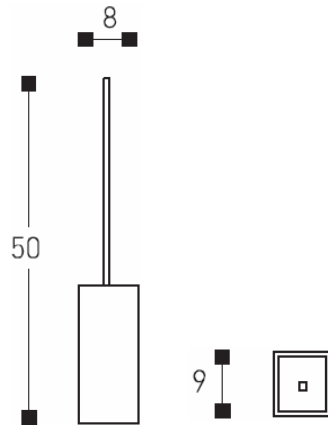

INSTALLATION INFORMATION / REQUIREMENTS:

C.P. Hart cannot guarantee the accuracy of this information.

Dimensions are nominal – for guidance only and are not to be used for pre-installation.

For further information call Central Sales on 0845 600 1950

For projects & developments call the Contracts Team on 0845 600 1980

www.cphartboutique.co.uk www.cphart.co.uk