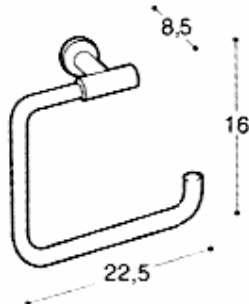

INSTALLATION INFORMATION / REQUIREMENTS:

C.P. Hart cannot guarantee the accuracy of this information.

Dimensions are nominal – for guidance only and are not to be used for pre-installation.

For further information call Central Sales on 0845 600 1950
For projects & developments call the Contracts Team on 0845 600 1980

www.cphartboutique.co.uk www.cphart.co.uk