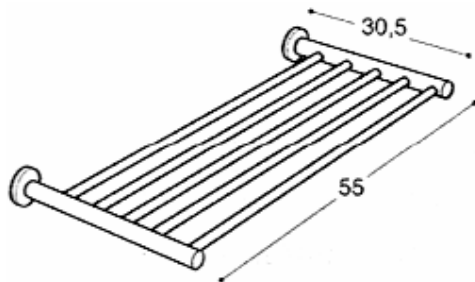

INSTALLATION INFORMATION / REQUIREMENTS:

C.P. Hart cannot guarantee the accuracy of this information.

Dimensions are nominal – for guidance only and are not to be used for pre-installation.

For further information call Central Sales on 0845 600 1950

For projects & developments call the Contracts Team on 0845 600 1980

www.cphartboutique.co.uk www.cphart.co.uk