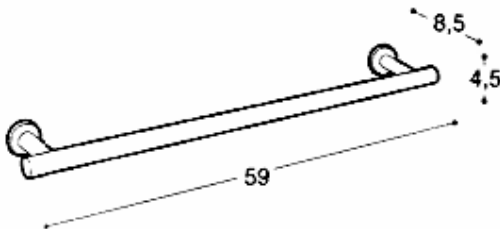

INSTALLATION INFORMATION / REQUIREMENTS:

C.P. Hart cannot guarantee the accuracy of this information.

Dimensions are nominal – for guidance only and are not to be used for pre-installation.

For further information call Central Sales on 0845 600 1950

For projects & developments call the Contracts Team on 0845 600 1980

www.cphartboutique.co.uk www.cphart.co.uk